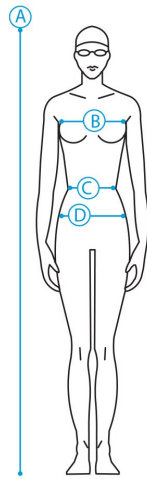

## WOMAN

POINTS CM BODY MEASURES

POINTS	CM	BODY MEASURES					
A	Height	166	168	170	172	174	176
B	Chest	80	85	90	95	100	105
C	Waist	65	70	75	80	85	90
D	Hips	90	95	100	105	110	115

WATERWEAR SIZE RANGE

F	XXS/36	XS/38	S/40	M/42	L/44	XL/46
USA/UK	XXS	XS	S	M	L	XL
I	XXS/40	XS/42	S/44	M/46	L/48	XL/50
D	XXS/34	XS/36	S/38	M/40	L/42	XL/44
AUS	6	8	10	12	14	16

## MAN

POINTS CM BODY MEASURES

POINTS	CM	BODY MEASURES					
A	Height	172	178	180	182	184	186
B	Chest	95	100	105	110	115	120
C	Waist	80	85	90	95	100	105
D	Hips	95	100	105	110	115	120

WATERWEAR SIZE RANGE

F	S	M	L	XL	XXL	3XL
USA/UK	S	M	L	XL	XXL	3XL
I	S	M	L	XL	XXL	3XL
D	S	M	L	XL	XXL	3XL
AUS	10	12	14	16	18	20

### POINTS CM BODY MEASURES

POINTS	CM	BODY MEASURES				
<b>A</b>	Height	116	128	140	152	164
<b>B</b>	Chest	55	60	65	70	75
<b>C</b>	Waist	53	55	57	59	60
<b>D</b>	Hips	65	70	75	80	85

### POINTS CM BODY MEASURES

POINTS	CM	BODY MEASURES				
<b>A</b>	Height	116	128	140	152	164
<b>B</b>	Chest	55	60	70	77	85
<b>C</b>	Waist	55	59	63	67	71
<b>D</b>	Hips	65	70	75	80	85