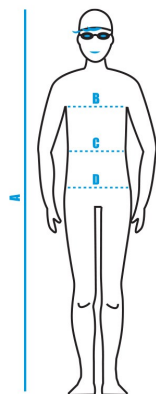

JR BOY

POINTS CM BODY MEASURES

POINTS	CM	BODY MEASURES				
A	Height	116	128	140	152	164
B	Chest	55	60	70	77	85
C	Waist	55	59	63	67	71
D	Hips	65	70	75	80	85

WATERWEAR SIZE RANGE

F//UK/AUS	6-7	8-9	10-11	12-13	14-15
USA	S	M	L	XL	XXL
D	116	128	140	152	164