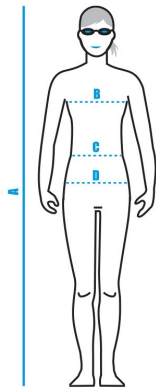

## WOMAN

POINTS CM BODY MEASURES

POINTS	CM	BODY MEASURES					
A	Height	166	168	170	172	174	176
B	Chest	80	85	90	95	100	105
C	Waist	65	70	75	80	85	90
D	Hips	90	95	100	105	110	115

WATERWEAR SIZE RANGE

F	XXS/36	XS/38	S/40	M/42	L/44	XL/46
USA/UK	XXS	XS	S	M	L	XL
I	XXS/40	XS/42	S/44	M/46	L/48	XL/50
D	XXS/34	XS/36	S/38	M/40	L/42	XL/44
AUS	6	8	10	12	14	16

## MAN

POINTS CM BODY MEASURES

POINTS	CM	BODY MEASURES					
A	Height	172	178	180	182	184	186
B	Chest	95	100	105	110	115	120
C	Waist	80	85	90	95	100	105
D	Hips	95	100	105	110	115	120

WATERWEAR SIZE RANGE

F	S	M	L	XL	XXL	3XL
USA/UK	S	M	L	XL	XXL	3XL
I	S	M	L	XL	XXL	3XL
D	S	M	L	XL	XXL	3XL
AUS	10	12	14	16	18	20

# SIZING SYSTEM

### POINTS CM BODY MEASURES

POINTS	CM	BODY MEASURES				
<b>A</b>	Height	116	128	140	152	164
<b>B</b>	Chest	55	60	65	70	75
<b>C</b>	Waist	53	55	57	59	60
<b>D</b>	Hips	65	70	75	80	85