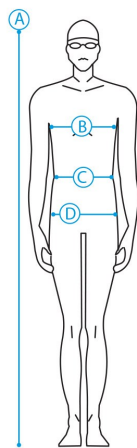

## WOMAN

POINTS CM BODY MEASURES

POINTS	CM	BODY MEASURES					
A	Height	166	168	170	172	174	176
B	Chest	80	85	90	95	100	105
C	Waist	65	70	75	80	85	90
D	Hips	90	95	100	105	110	115

WATERWEAR SIZE RANGE

F	XXS/36	XS/38	S/40	M/42	L/44	XL/46
USA/UK	XXS	XS	S	M	L	XL
I	XXS/40	XS/42	S/44	M/46	L/48	XL/50
D	XXS/34	XS/36	S/38	M/40	L/42	XL/44
AUS	6	8	10	12	14	16

## MAN

POINTS CM BODY MEASURES

POINTS	CM	BODY MEASURES					
A	Height	172	178	180	182	184	186
B	Chest	95	100	105	110	115	120
C	Waist	80	85	90	95	100	105
D	Hips	95	100	105	110	115	120

WATERWEAR SIZE RANGE

F	S	M	L	XL	XXL	3XL
USA/UK	S	M	L	XL	XXL	3XL
I	S	M	L	XL	XXL	3XL
D	S	M	L	XL	XXL	3XL
AUS	10	12	14	16	18	20

### POINTS CM BODY MEASURES

POINTS	CM	BODY MEASURES				
<b>A</b>	Height	116	128	140	152	164
<b>B</b>	Chest	55	60	65	70	75
<b>C</b>	Waist	53	55	57	59	60
<b>D</b>	Hips	65	70	75	80	85

### POINTS CM BODY MEASURES

POINTS	CM	BODY MEASURES				
<b>A</b>	Height	116	128	140	152	164
<b>B</b>	Chest	55	60	70	77	85
<b>C</b>	Waist	55	59	63	67	71
<b>D</b>	Hips	65	70	75	80	85